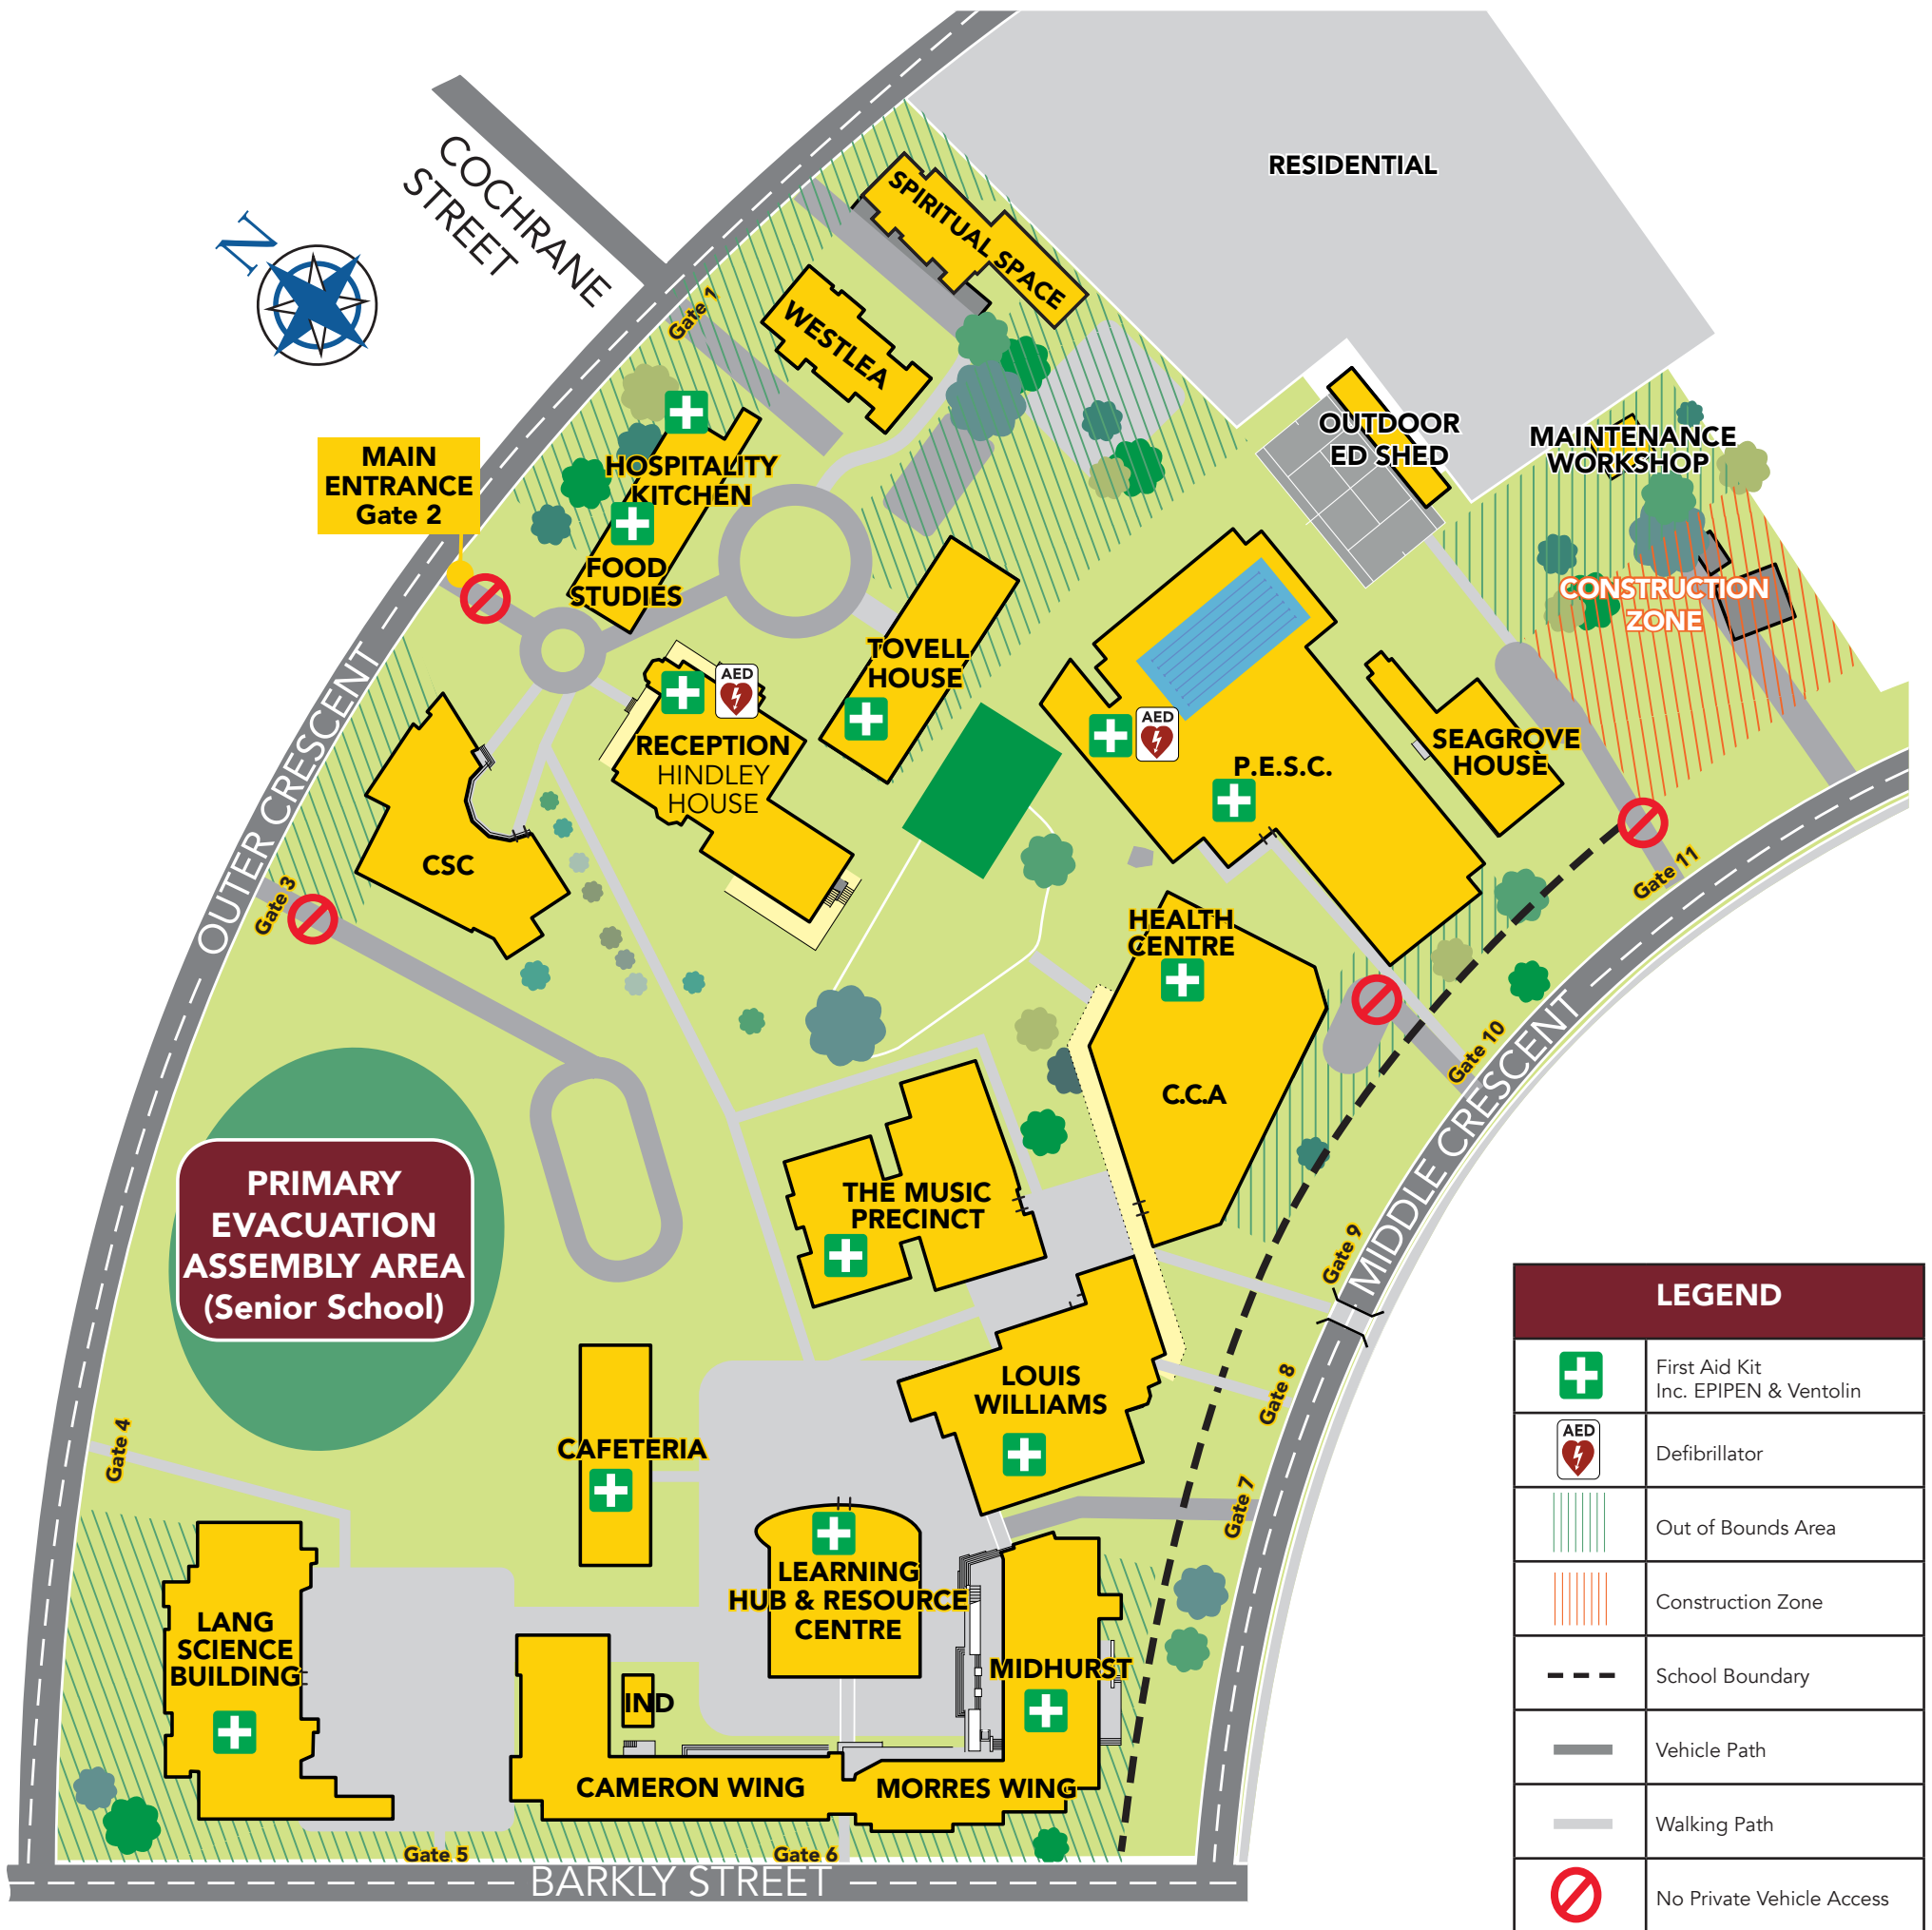

SENIOR SCHOOL CAMPUS MAP

51 OUTER CRESCENT, BRIGHTON VIC 3186

LEGEND	
	First Aid Kit Inc. EPIPEN & Ventolin
	Defibrillator
	Out of Bounds Area
	Construction Zone
	School Boundary
	Vehicle Path
	Walking Path
	No Private Vehicle Access

Building Code	
Cameron Wing	CW
Patricia Turner Centre for Creative Arts	CCA
Centenary Student Centre	CSC
Hindley House	HH
Food Studies	FS
Indigenous Space	IND
Lang Science Building	LSB
Learning Hub & Resource Centre	LH
Louis Williams	LW
Midhurst	MH
Morres Wing	MW
Music Precinct	MP
Spiritual Space	SPR
Westlea	WL
Physical Education Sports Centre	PESC
Seagrove	SG
Tovell House	TH